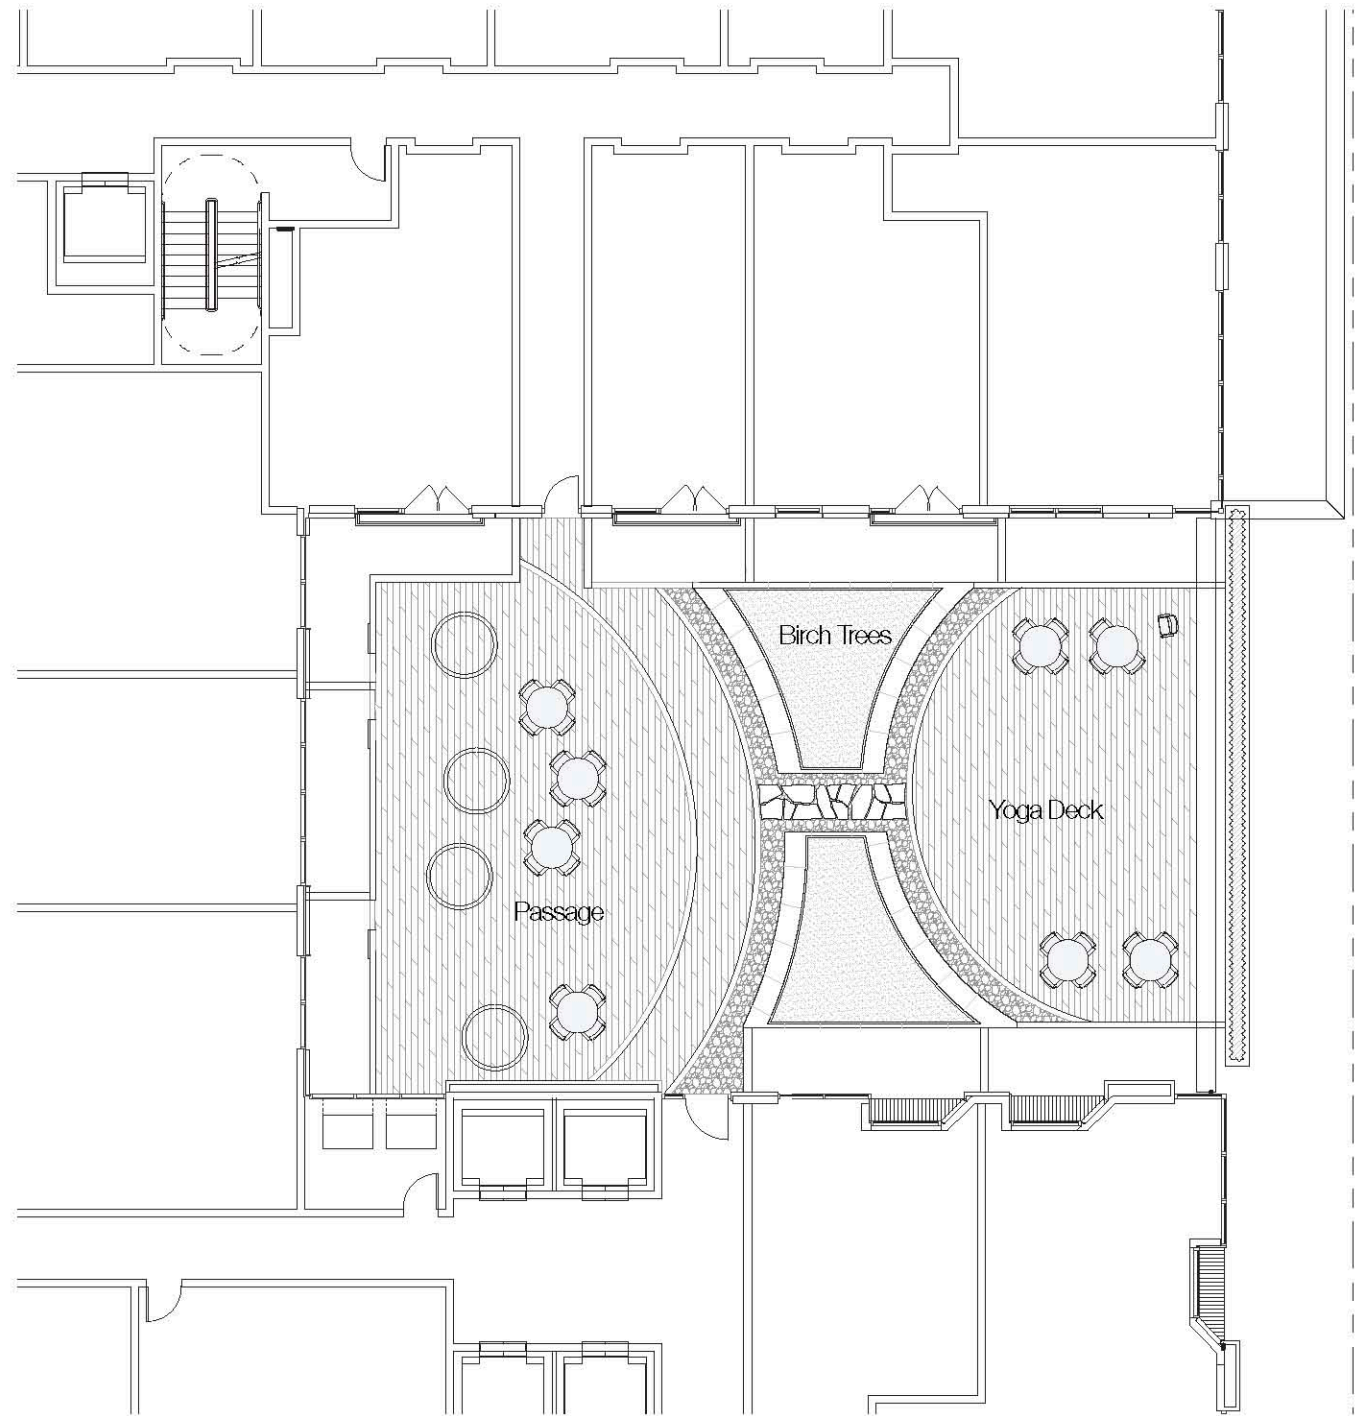

Southwest

Southeast

Northwest Courtyard: Hearth Garden

June 5, 2017

WEST 8

Northeast Courtyard: Meditation Garden

June 5, 2017

WEST 8

Southeast Courtyard: Social Theater

June 5, 2017

WEST 8

Social Theater

Meditation Garden

Hearth Garden

Social Theater

Meditation Garden

Culinary Garden

Seamless Transition

Hedge Screening

Low Wall and Gate

Planter and Seat Edge

Typical Build-Up Detail

June 5, 2017

WEST 8