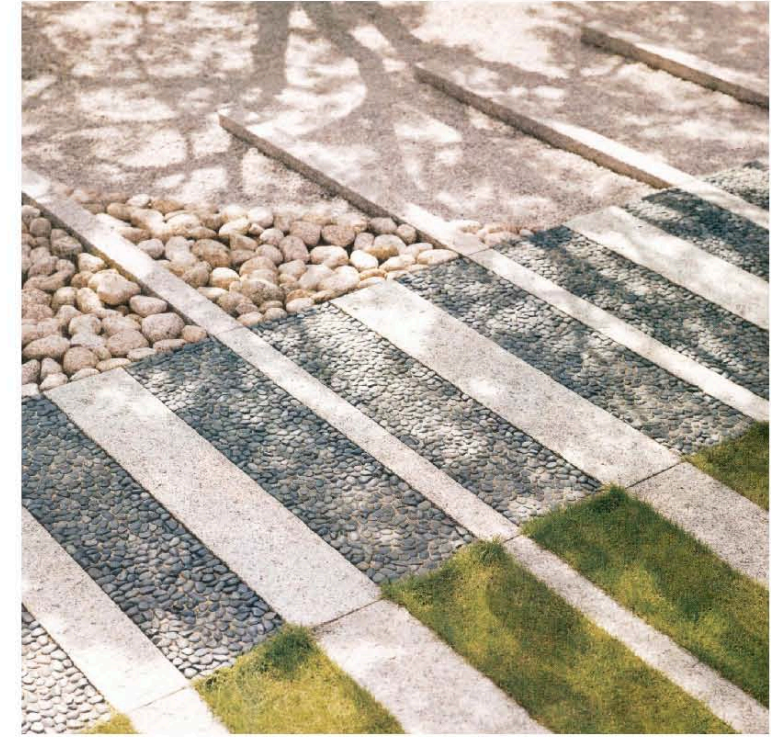

Culinary Garden

Seamless Transition

Hedge Screening

Low Wall and Gate

Planter and Seat Edge

Typical Build-Up Detail

June 5, 2017

WEST 8

Gravel and Stone

Wood Decking

Banding and Overlapping Materials

Multi-Trunked Character Trees

Mosses and Ferns

Edibles