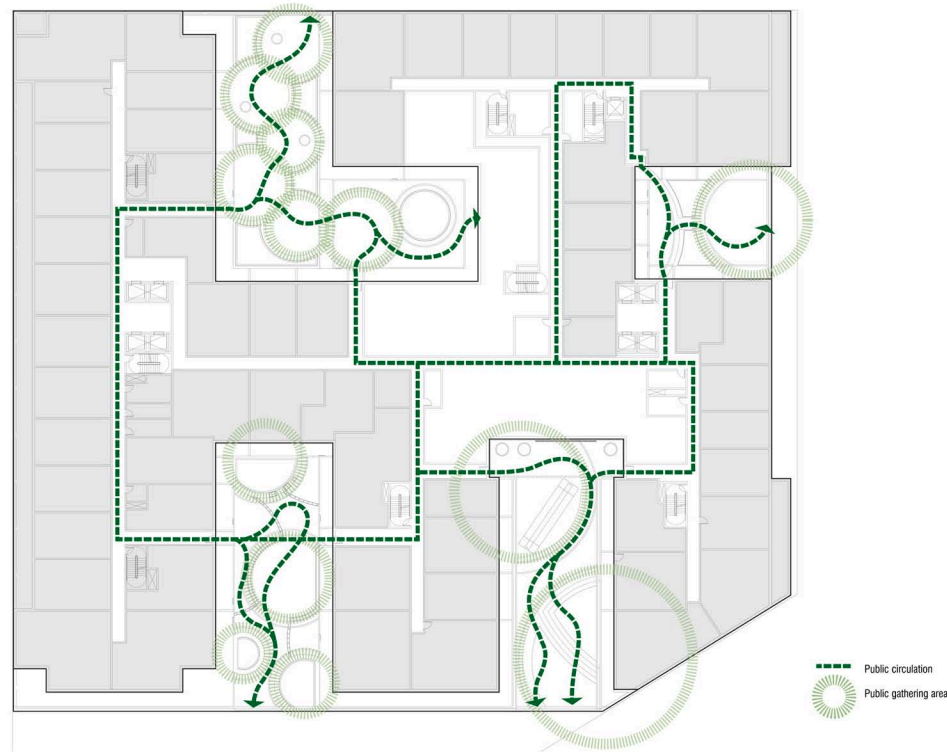

Distinct Identities, Common Framework

Meandering Circulation

Program

Adjacencies

Varying Edge Conditions

Materiality

Northwest

Northeast

Southwest

Southeast

Northwest Courtyard: Hearth Garden

June 5, 2017

WEST 8

Northeast Courtyard: Meditation Garden

June 5, 2017

WEST 8

Southeast Courtyard: Social Theater

June 5, 2017

WEST 8

Social Theater

Meditation Garden

Hearth Garden

Social Theater

Meditation Garden

Culinary Garden

Seamless Transition

Hedge Screening

Low Wall and Gate

Planter and Seat Edge

Typical Build-Up Detail

June 5, 2017

WEST 8